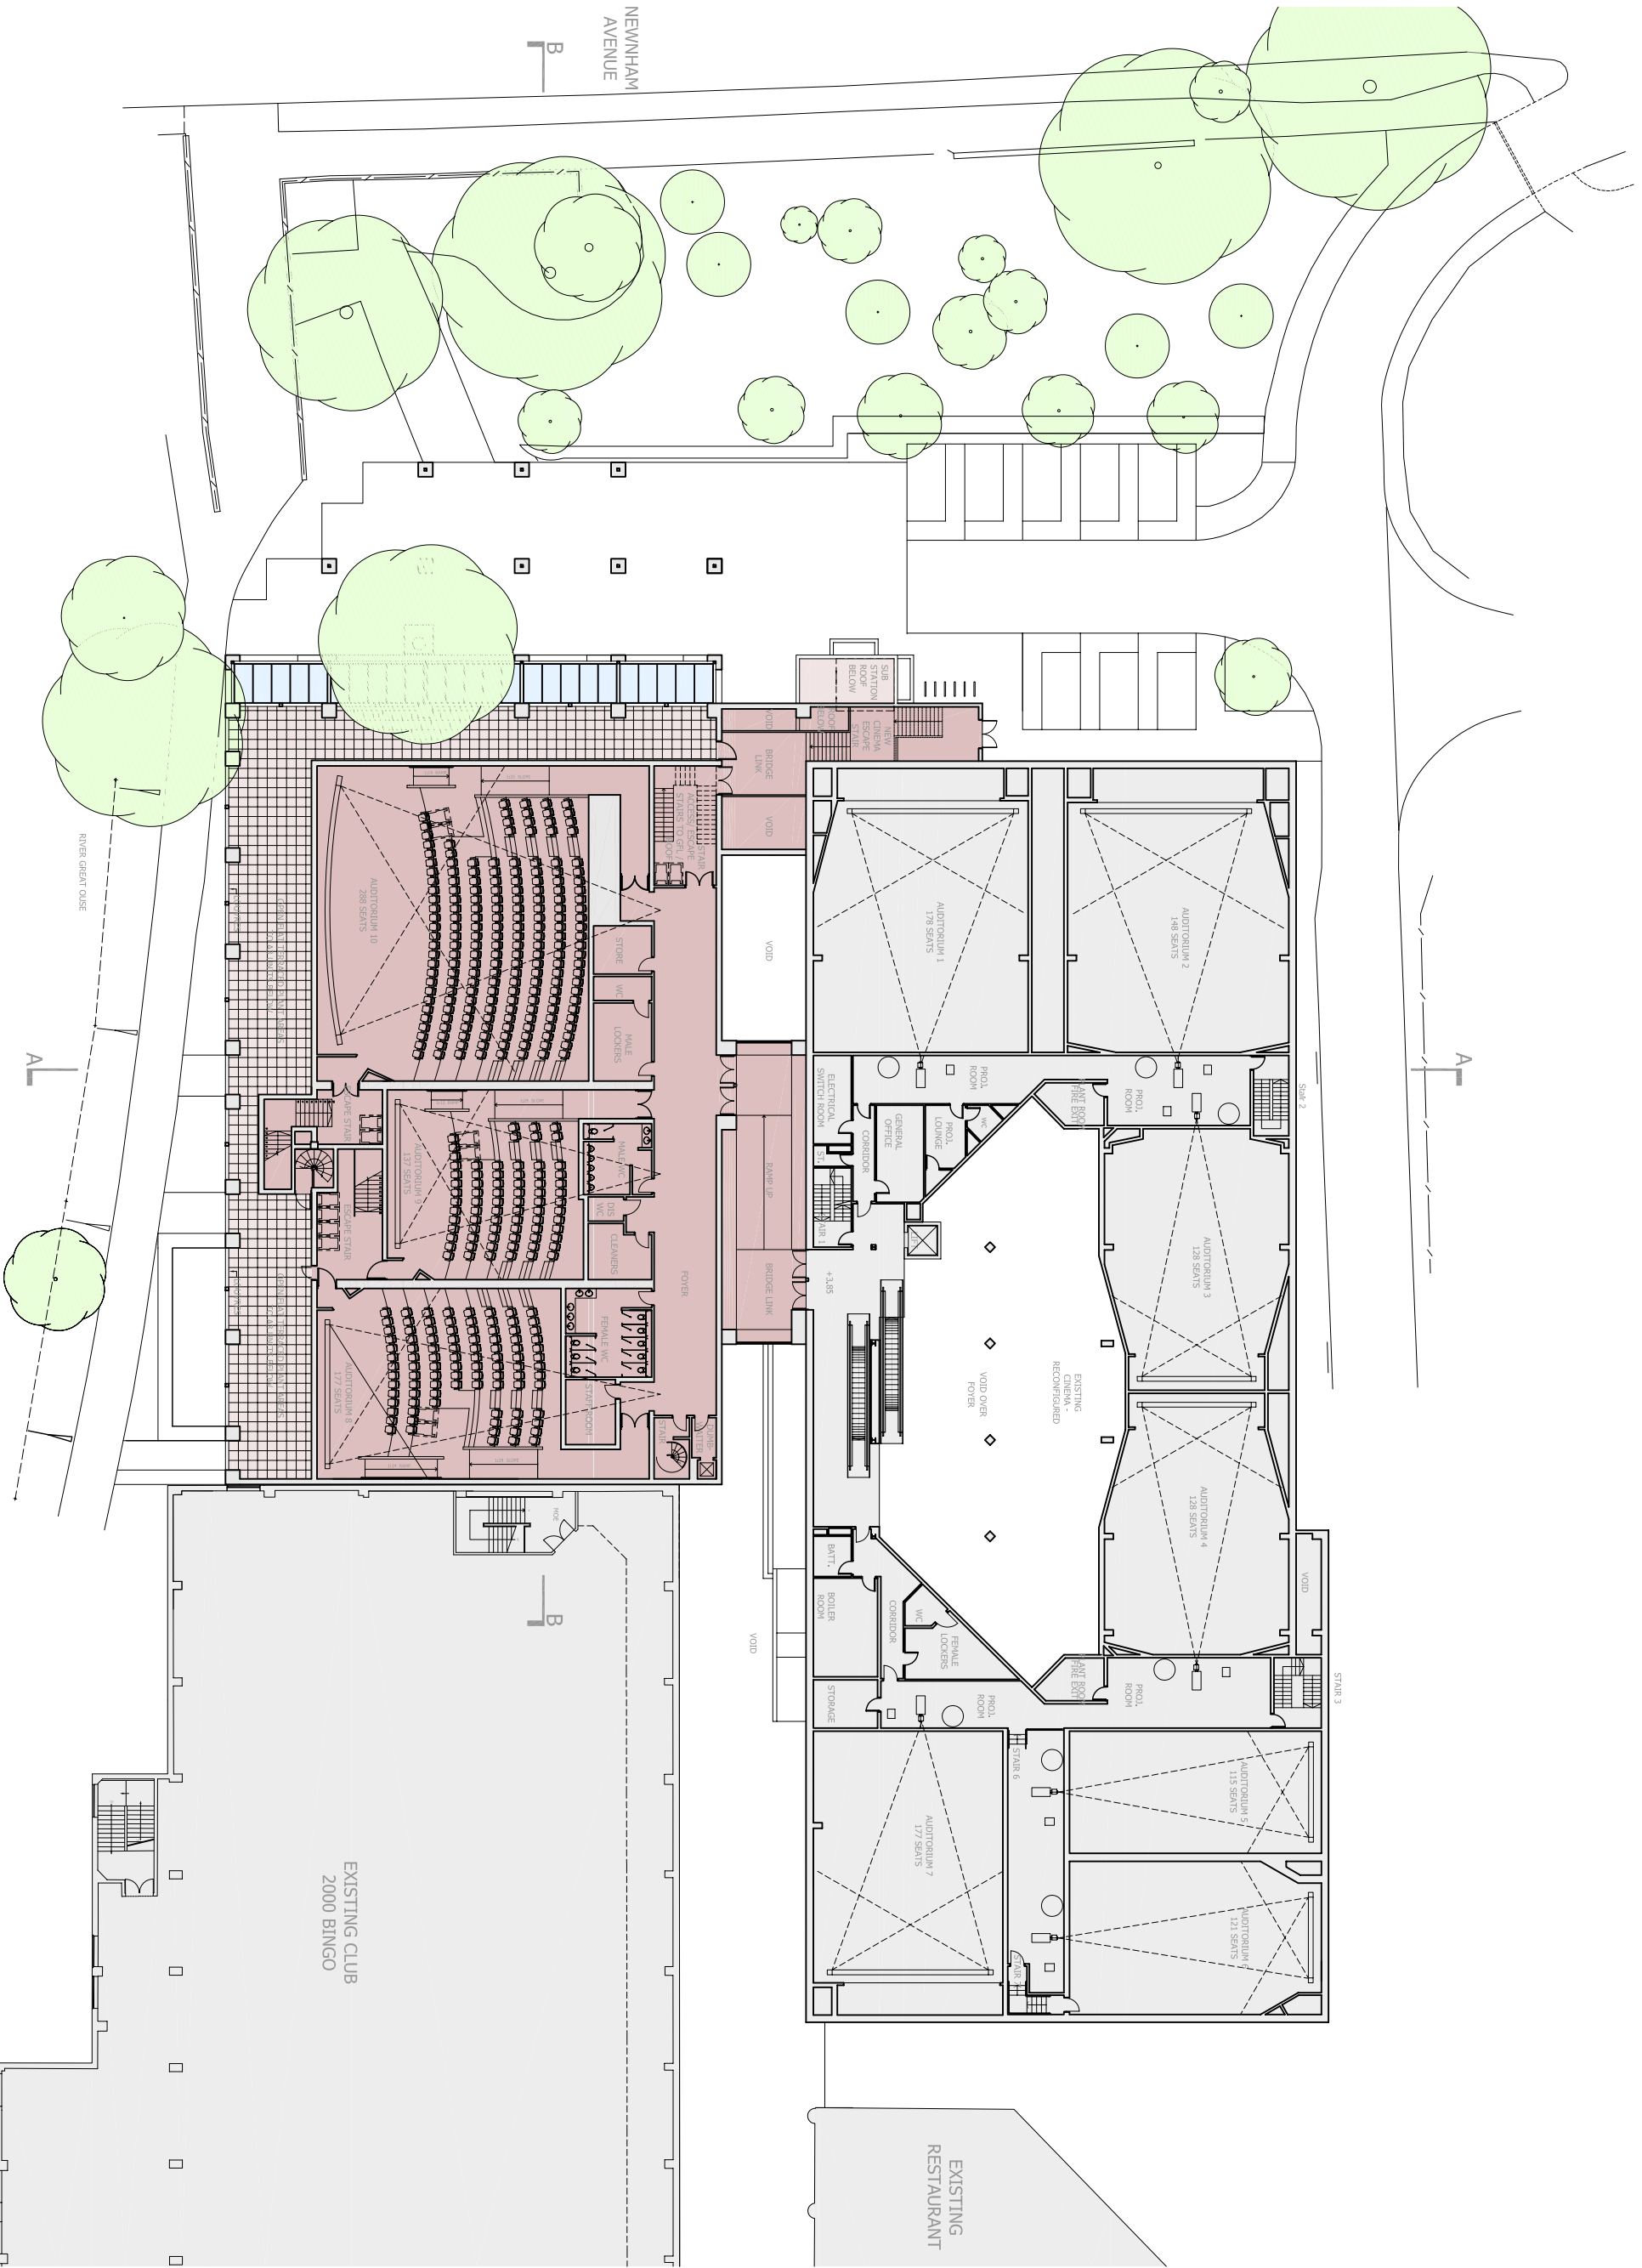

The scaling of this drawing cannot be assumed!

Revision	Date	Initial
A - GENERAL RETIREMENTS	30.10.07	AL
B - REMOVAL OF GLAZED CANOPY	20.12.07	AL
C - AMENDMENTS TO SEATING	16.01.08	AL
D - GENERAL AMENDMENTS	19.03.08	AL

Project
**ASPECTS LEISURE PARK
 BEDFORD**

Drawing Title
**CINEMA EXTENSION & A3 UNITS
 FIRST FLOOR PLAN**

Date
 OCTOBER 2007

Project No
 14073

Scale
 1:200 @ A1

Drawing No
 PP-202

Drawn By
 AL

Revised
 D