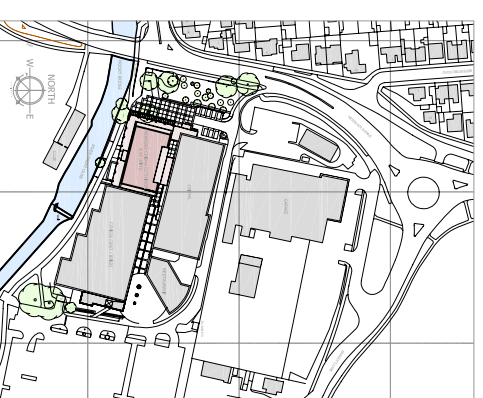

The scaling of this drawing cannot be assumed!

Revision	Date	Initial
A - GENERAL RETIREMENTS	30.10.07	AL
B - REMOVAL OF GLAZED CANOPY	20.12.07	AL
C - AMENDMENTS TO SEATING	16.01.08	AL
D - GENERAL AMENDMENTS	19.03.08	AL

Project
**ASPECTS LEISURE PARK
 BEDFORD**

Drawing Title
**CINEMA EXTENSION & A3 UNITS
 FIRST FLOOR PLAN**

Date
 OCTOBER 2007

Project No
 14073

Scale
 1:200 @ A1

Drawing No
 PP-202

Drawn By
 AL

Revised
 D